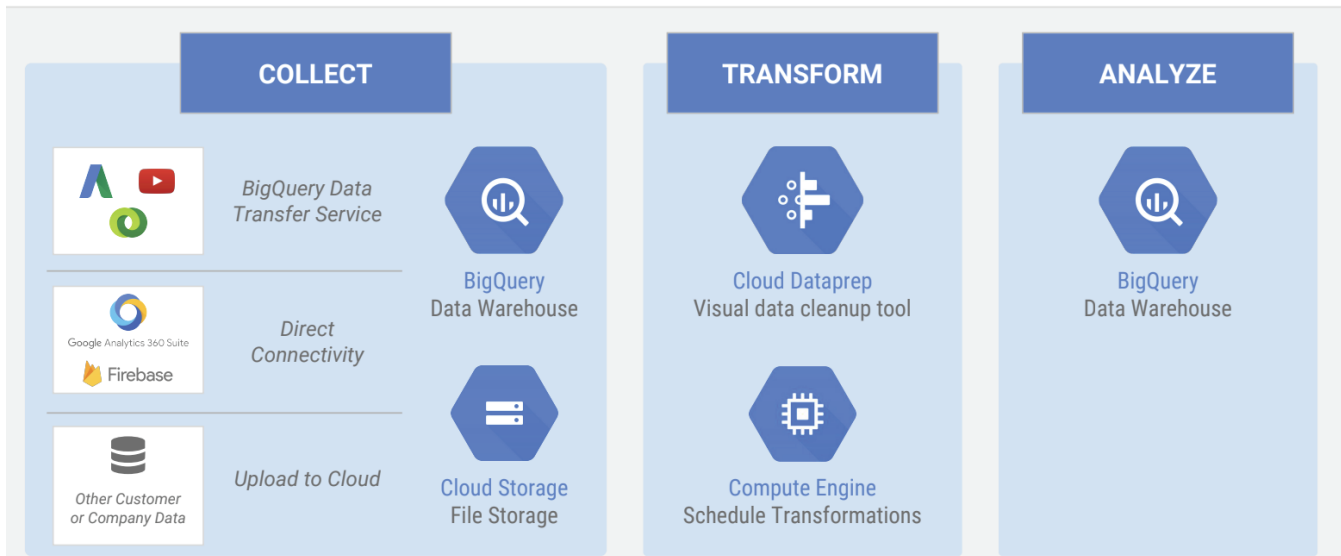

Marketing ML:

Pluto7 has built proven pre-configured Marketing Artificial Intelligence and Machine Learning model(s) that works on Google Cloud Platform that helps accelerate the ability of an enterprise for the most effective **marketing campaigns**. Typical inputs into these models are:

Pluto7 along with Google builds your Data Management Platform (DMP). Following are the steps in building your **Marketing ML**: